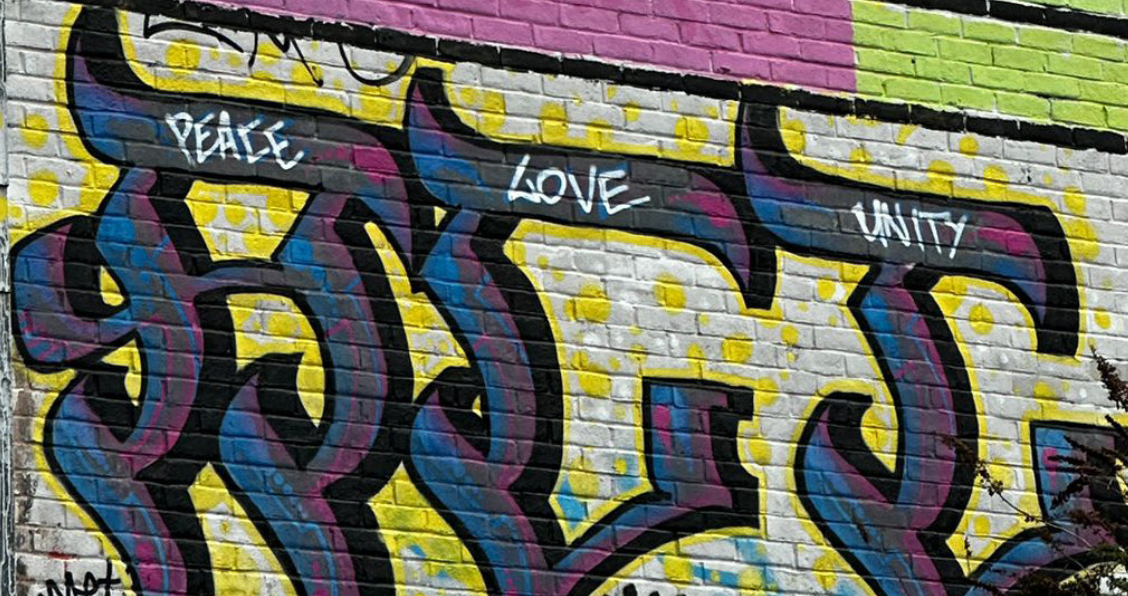

Or 10 x £270 monthly payments via Own Art

THE FUTURE IS NOW

PEACE

LOVE

UNITY

NOT

**The Wave**  
Acrylic on canvas  
80 x 60cm  
£2600

Or 10 x £260 monthly payments via Own Art