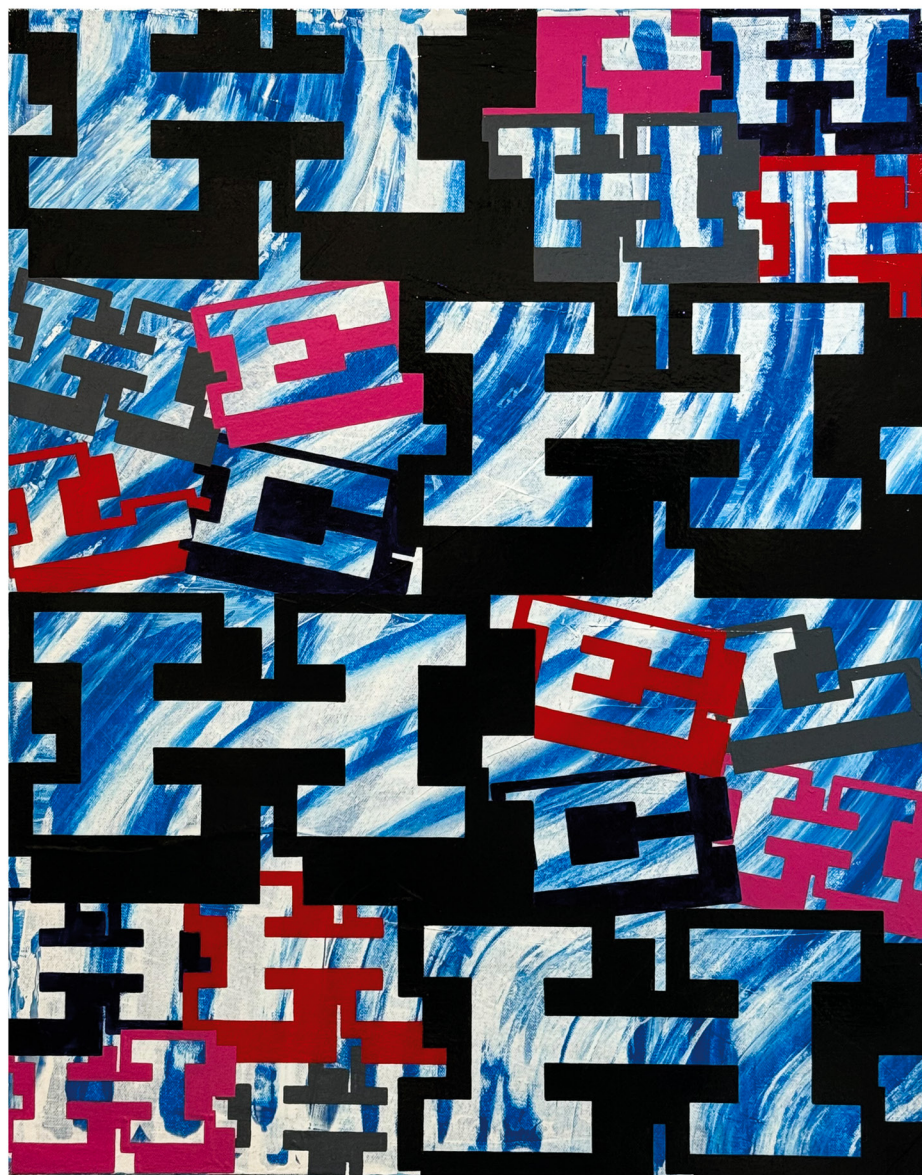

Or 10 x £270 monthly payments via Own Art

THE FUTURE IS NOW

PEACE

LOVE

UNITY

NOT

**The Wave**  
Acrylic on canvas  
80 x 60cm  
£2600

Or 10 x £260 monthly payments via Own Art