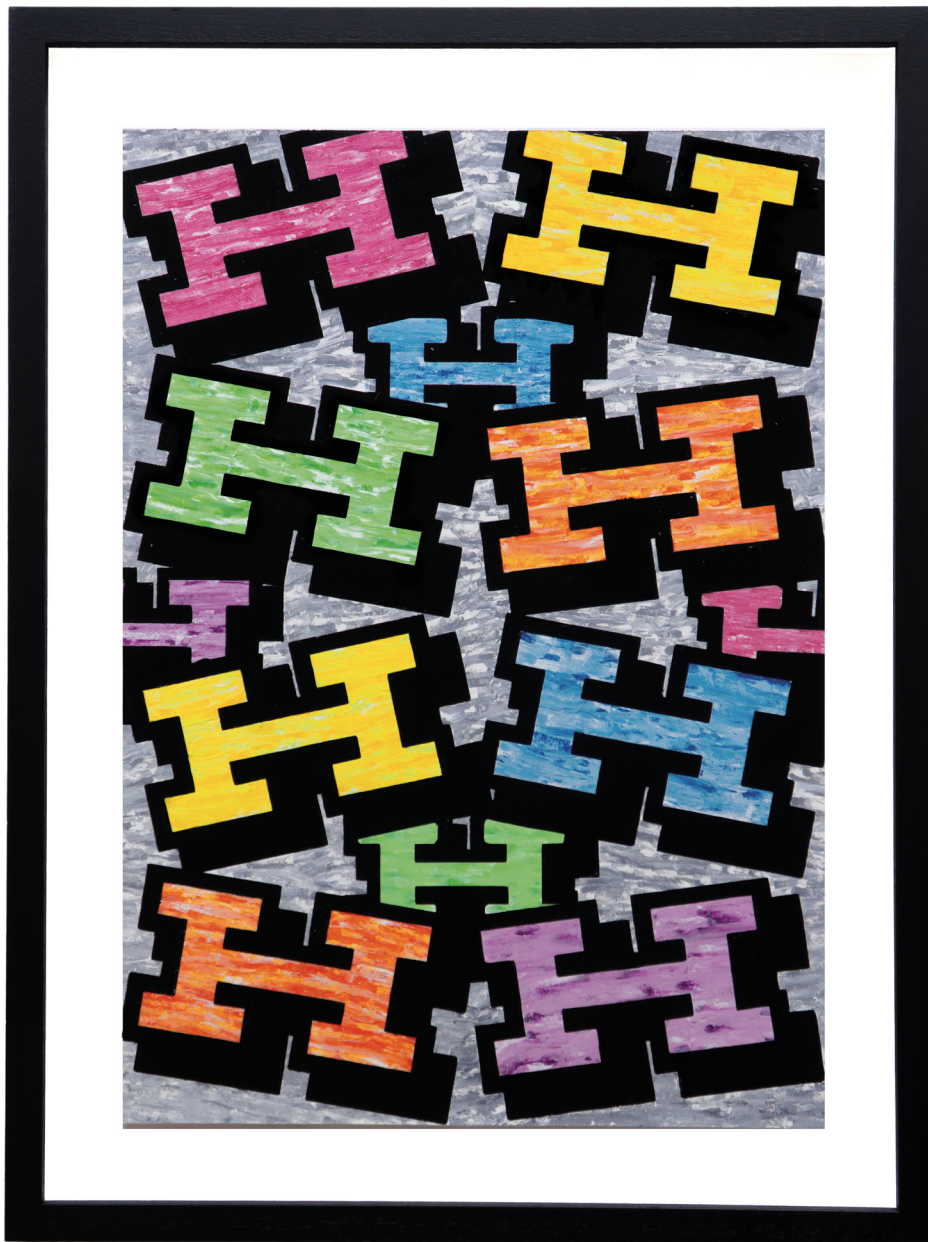

Brick by Brick
Acrylic on paper
72.5 x 55.2cm (Framed)
£1750

Or 10 x £175 monthly payments via Own Art