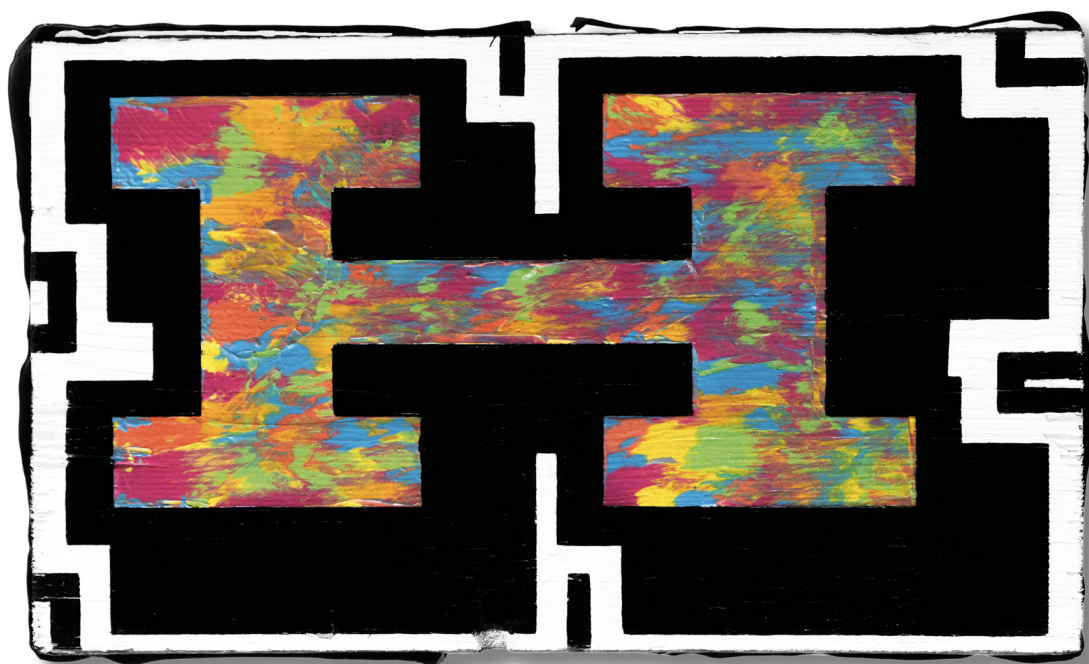

Off the Rails - Multi color Camo
Acrylic on reclaimed scaffold board
22.5 x 37cm
£900

Or 10 x £90 monthly payments via Own Art