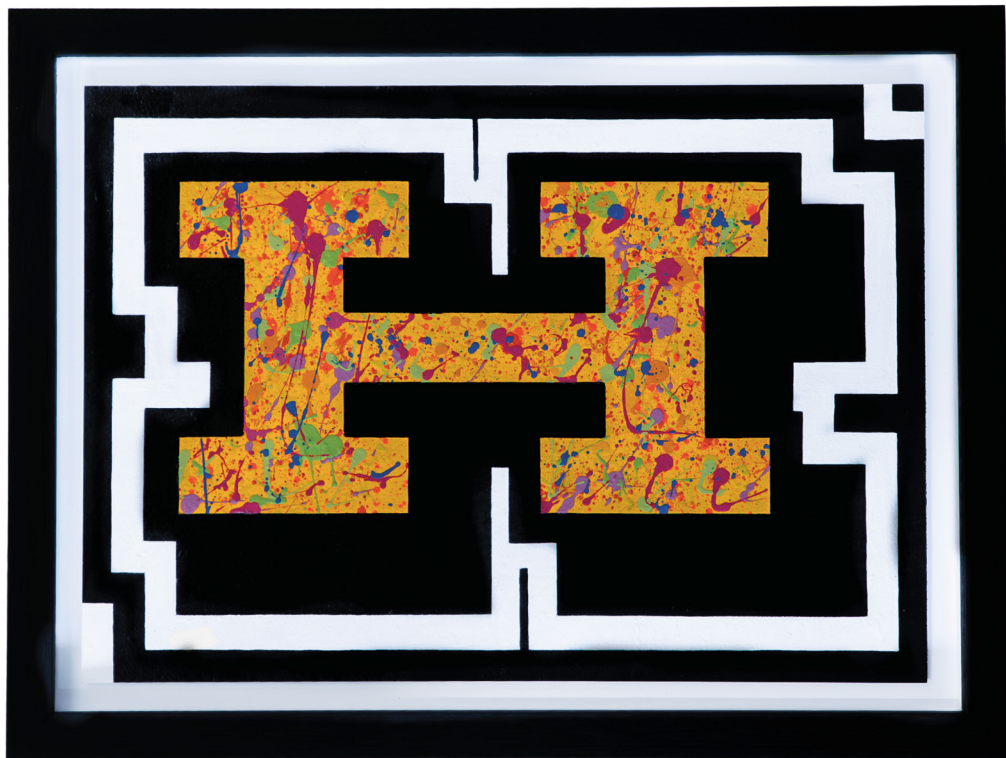

The Splash - Yellow
Acrylic on paper
37 x 49cm (Framed)
£1000

Or 10 x £100 monthly payments via Own Art