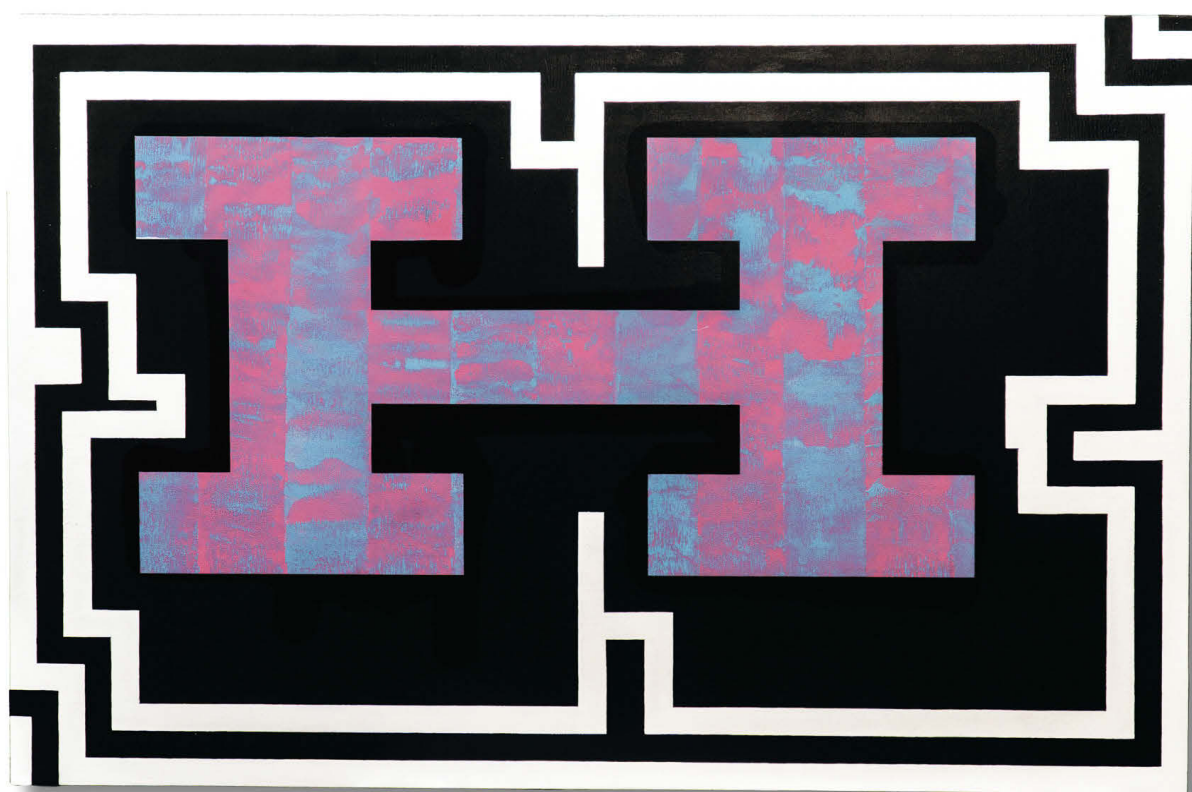

Symbolic
Acrylic on canvas
100 x 150cm
£3750

Or 10 x £375 monthly payments via Own Art