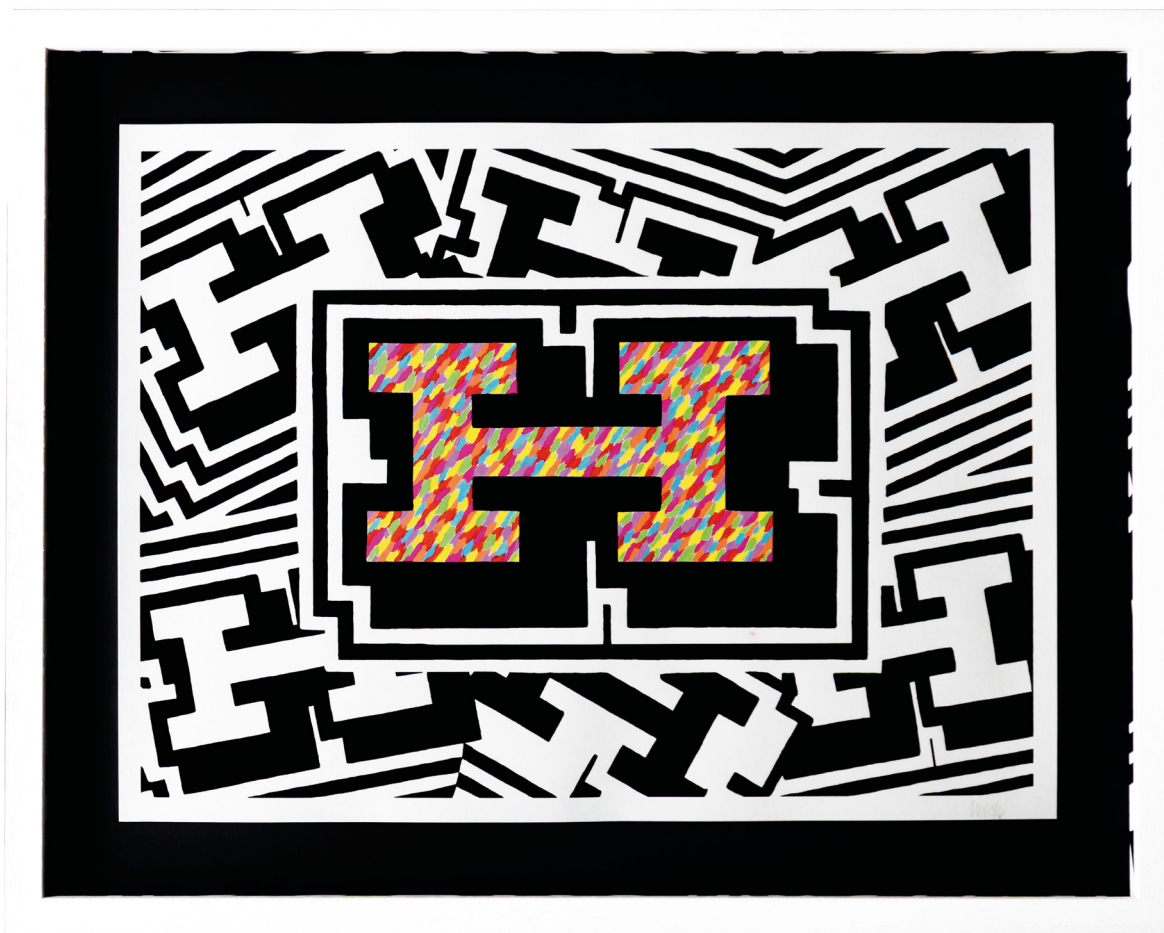

NHM - Camo
One layer screenprint on Heritage white
hand finished with acrylic paint
55.2 x 71.5cm (Framed)
£750

Or 10 x £75 monthly payments via Own Art