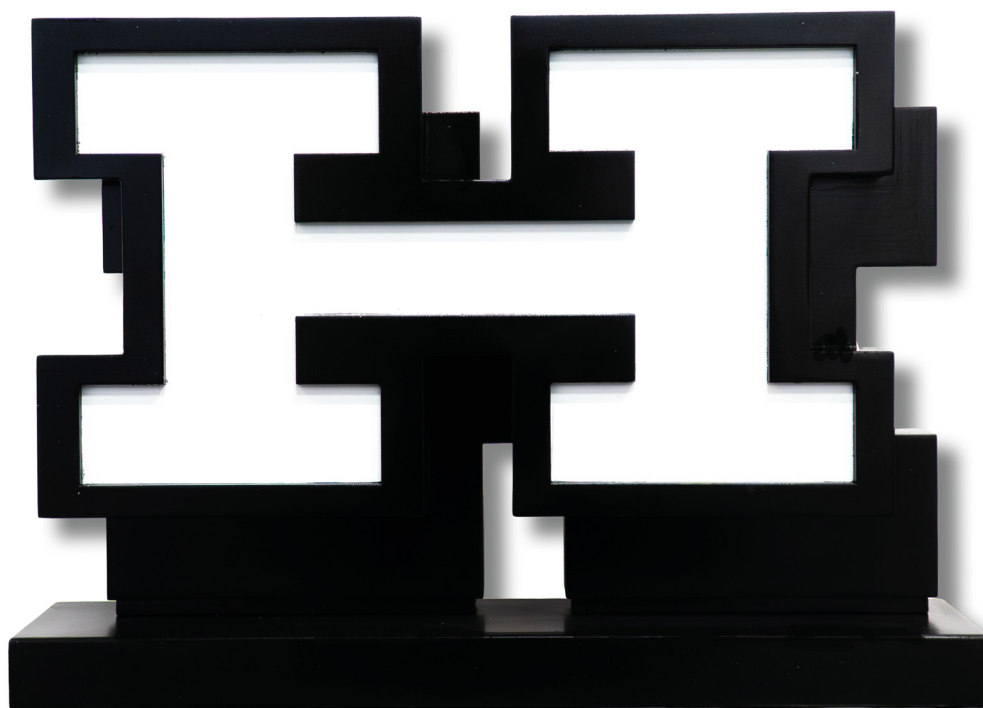

High Definition
Hand painted wooden sculpture
20.6 x 33.6 cm
Edition of 10
£750

Or 10 x £75 monthly payments via Own Art