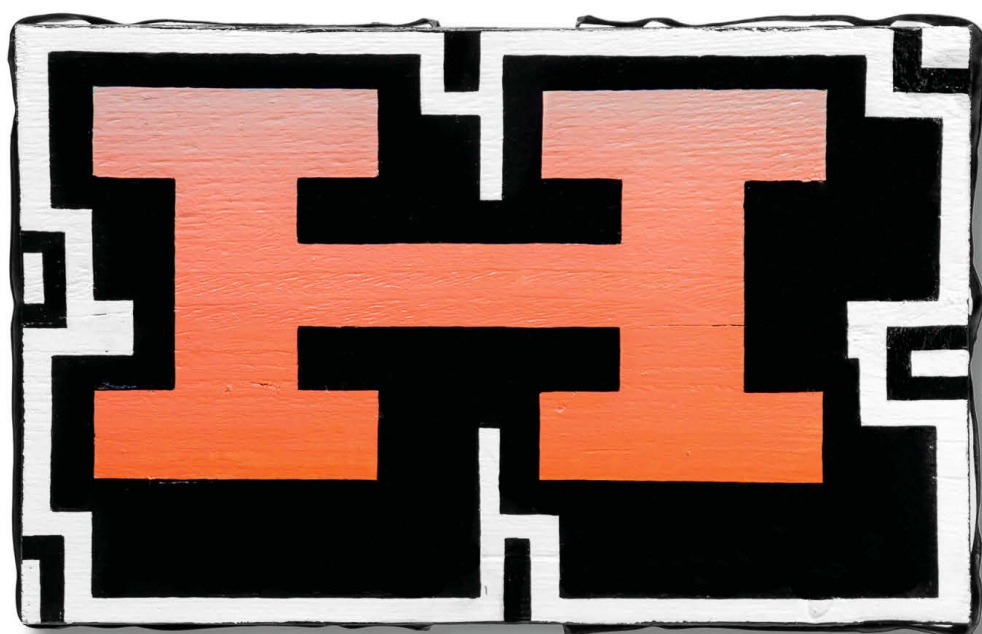

Off the Rails - Tangerine
Acrylic on reclaimed scaffold board
22.5 x 37cm
£900

Or 10 x £90 monthly payments via Own Art