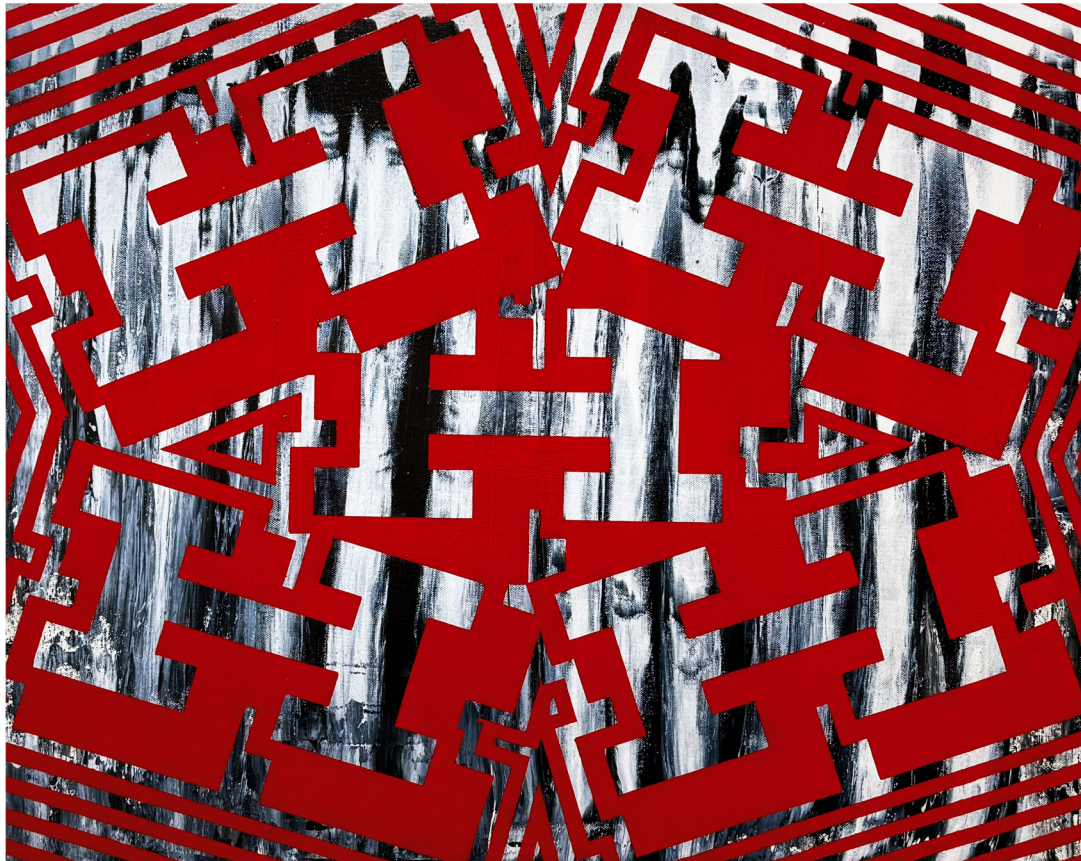

BSMT

NO HALF MEASURES BY HELCH

Stranger Things
Acrylic on canvas
60 x 80cm
£2600

Or 10 x £260 monthly payments via Own Art