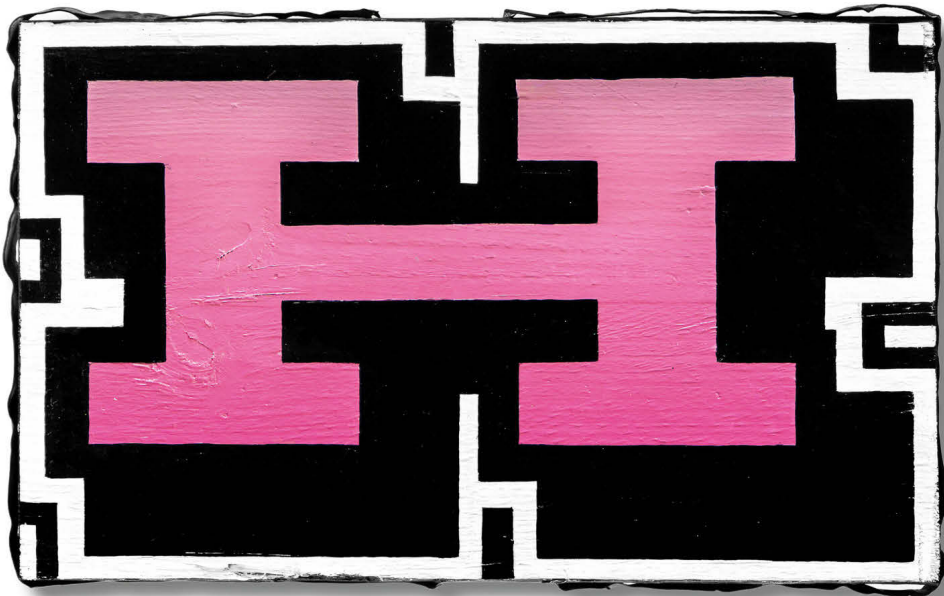

BSMT

NO HALF MEASURES BY HELCH

Off the Rails - Pink
Acrylic on reclaimed scaffold board
22.5 x 37cm
£900

Or 10 x £90 monthly payments via Own Art